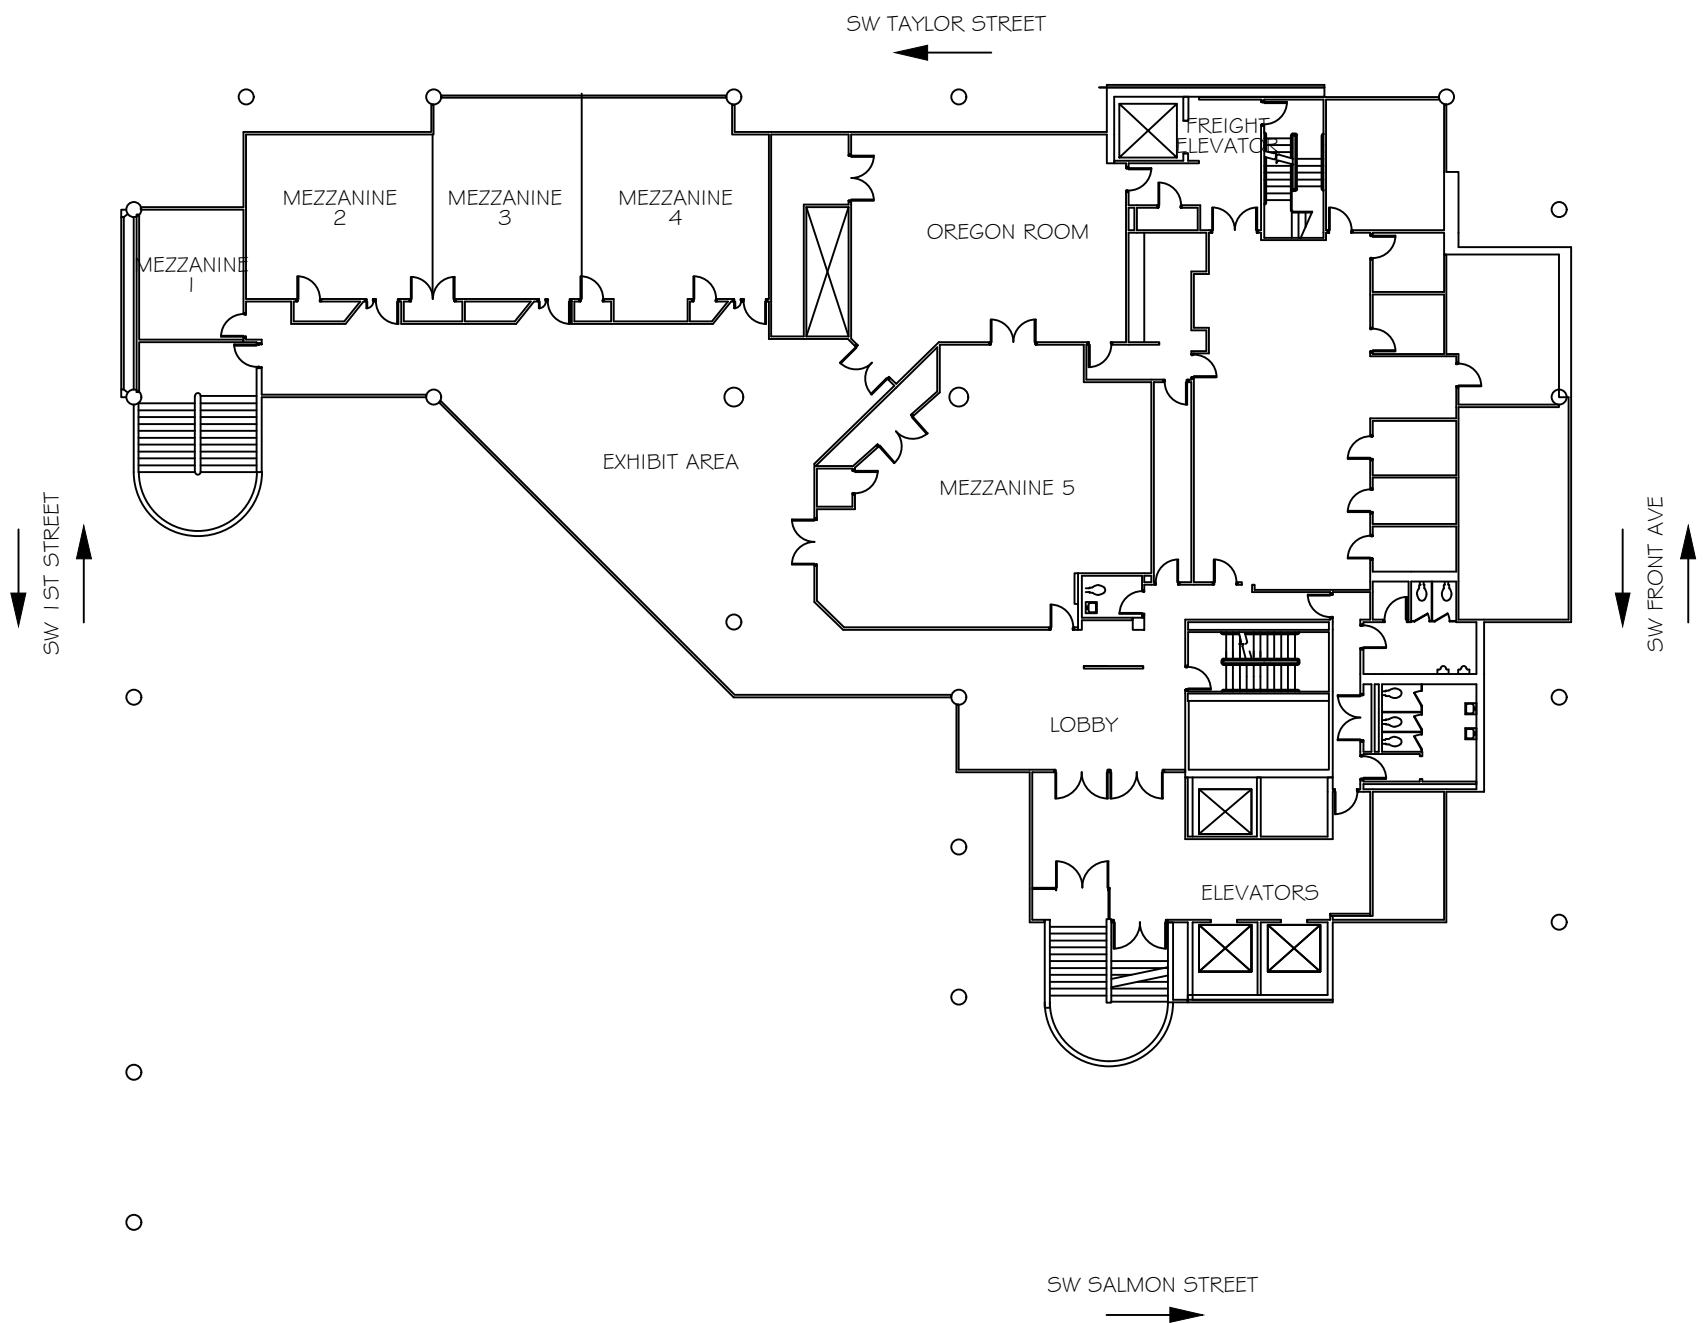

WORLD TRADE CENTER

MEZZANINE LEVEL (LEVEL 2)

CAPACITY											
MEETING ROOM	DIMENSIONS (WxL)	SQUARE FOOTAGE	CLASSROOM	CONFERENCE	HERRINGBONE	HOLLOW SQUARE	RECEPTION	THEATRE	U-SHAPE OUT	ROUNDS 8 - 5'	ROUNDS 10 - 6'
MEZZANINE ROOM 1	17x14	232	N/A	8	N/A	N/A	N/A	N/A	N/A	N/A	N/A
MEZZANINE ROOM 2	21x24	546	18	18	18	24	40	40	18	24	30
MEZZANINE ROOM 3	26x19	529	18	18	18	24	45	40	18	24	30
MEZZANINE ROOM 4	26x25	674	24	22	18	24	45	50	22	24	30
MEZZANINE ROOMS 2 & 3	26x44	1,075	30	26	N/A	30	50	60	24	40	50
MEZZANINE ROOMS 3 & 4	26x44	1,203	50	35	44	38	80	80	32	48	60
MEZZANINE ROOMS 2,3, & 4	26x69	1,749	70	35	50	38	150	130	32	104	130
MEZZANINE ROOM 5	37x44	1,315	45	34	36	30	70	90	24	64	80
EXHIBIT SPACE	N/A	1,727	N/A	N/A	N/A	N/A	150	75	N/A	56	70
MEZZ / EXHIBIT	N/A	4,791	N/A	N/A	N/A	N/A	300	N/A	N/A	160	180
OREGON ROOM	27x36	1,036	24	25	20	24	40	50	28	48	60