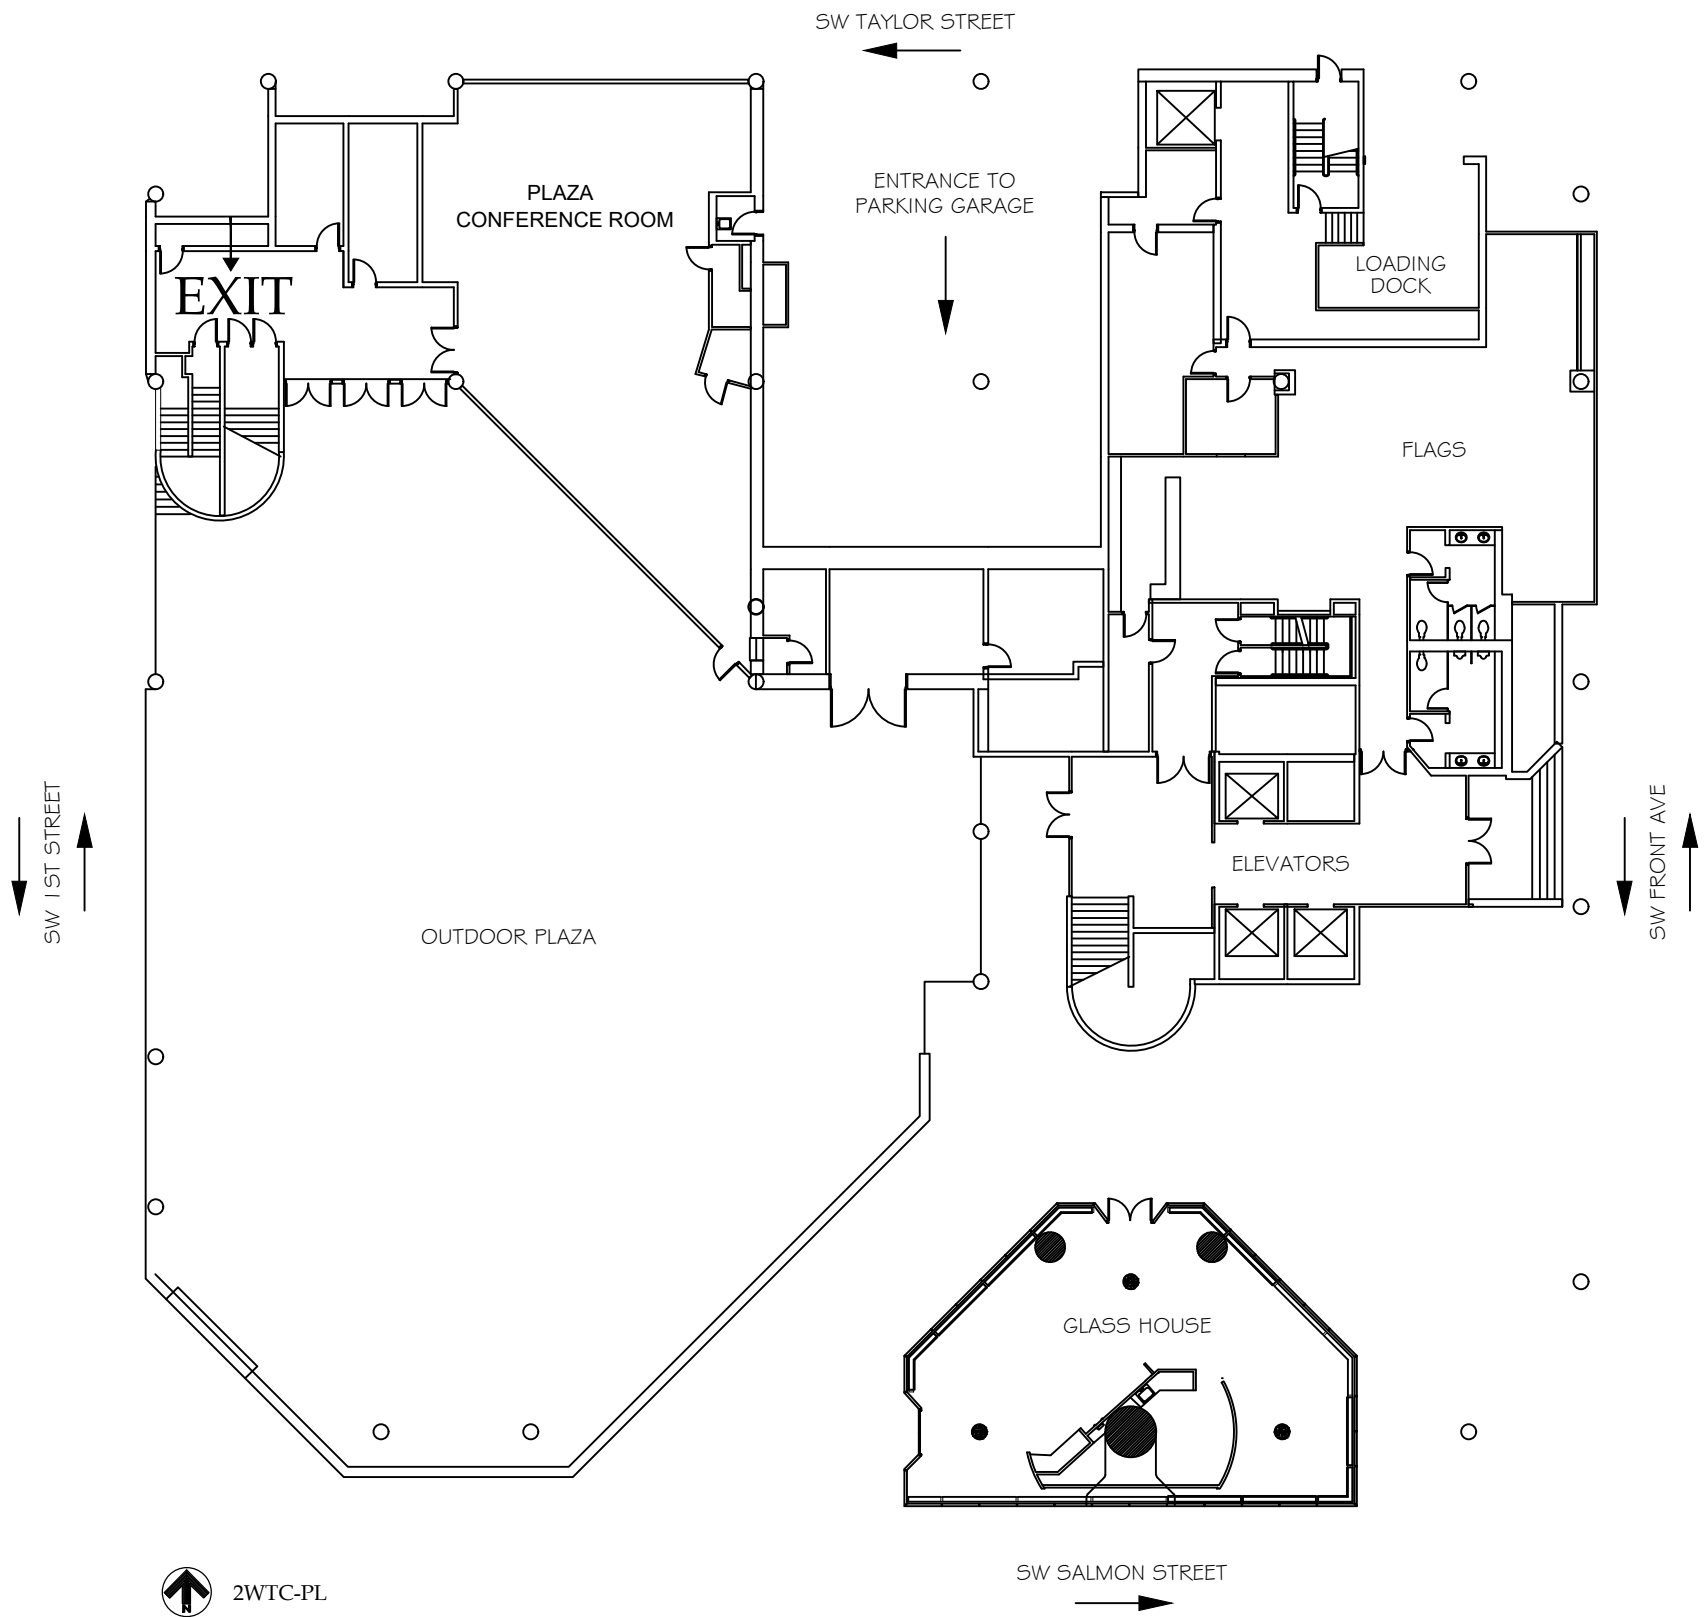

WORLD TRADE CENTER

PLAZA LEVEL (LEVEL 1)

CAPACITY											
MEETING ROOM	DIMENSIONS (WxL)	SQUARE FOOTAGE	CLASSROOM	CONFERENCE	HERRINGBONE	HOLLOW SQUARE	RECEPTION	THEATRE	U-SHAPE OUT	ROUNDS 8-5'	ROUNDS 10-6'
PLAZA CONFERENCE ROOM	N/A	2,260	60	30	42	40	90	120	35	80	100
OUTDOOR PLAZA AREA	N/A	11,041	N/A	N/A	N/A	N/A	750	N/A	N/A	400	500
FLAGS CONFERENCE ROOM	N/A	844	45	30	30	30	150	80	28	56	70
GLASS HOUSE	N/A	1,100	N/A	20	N/A	20	40	20	60	32	40